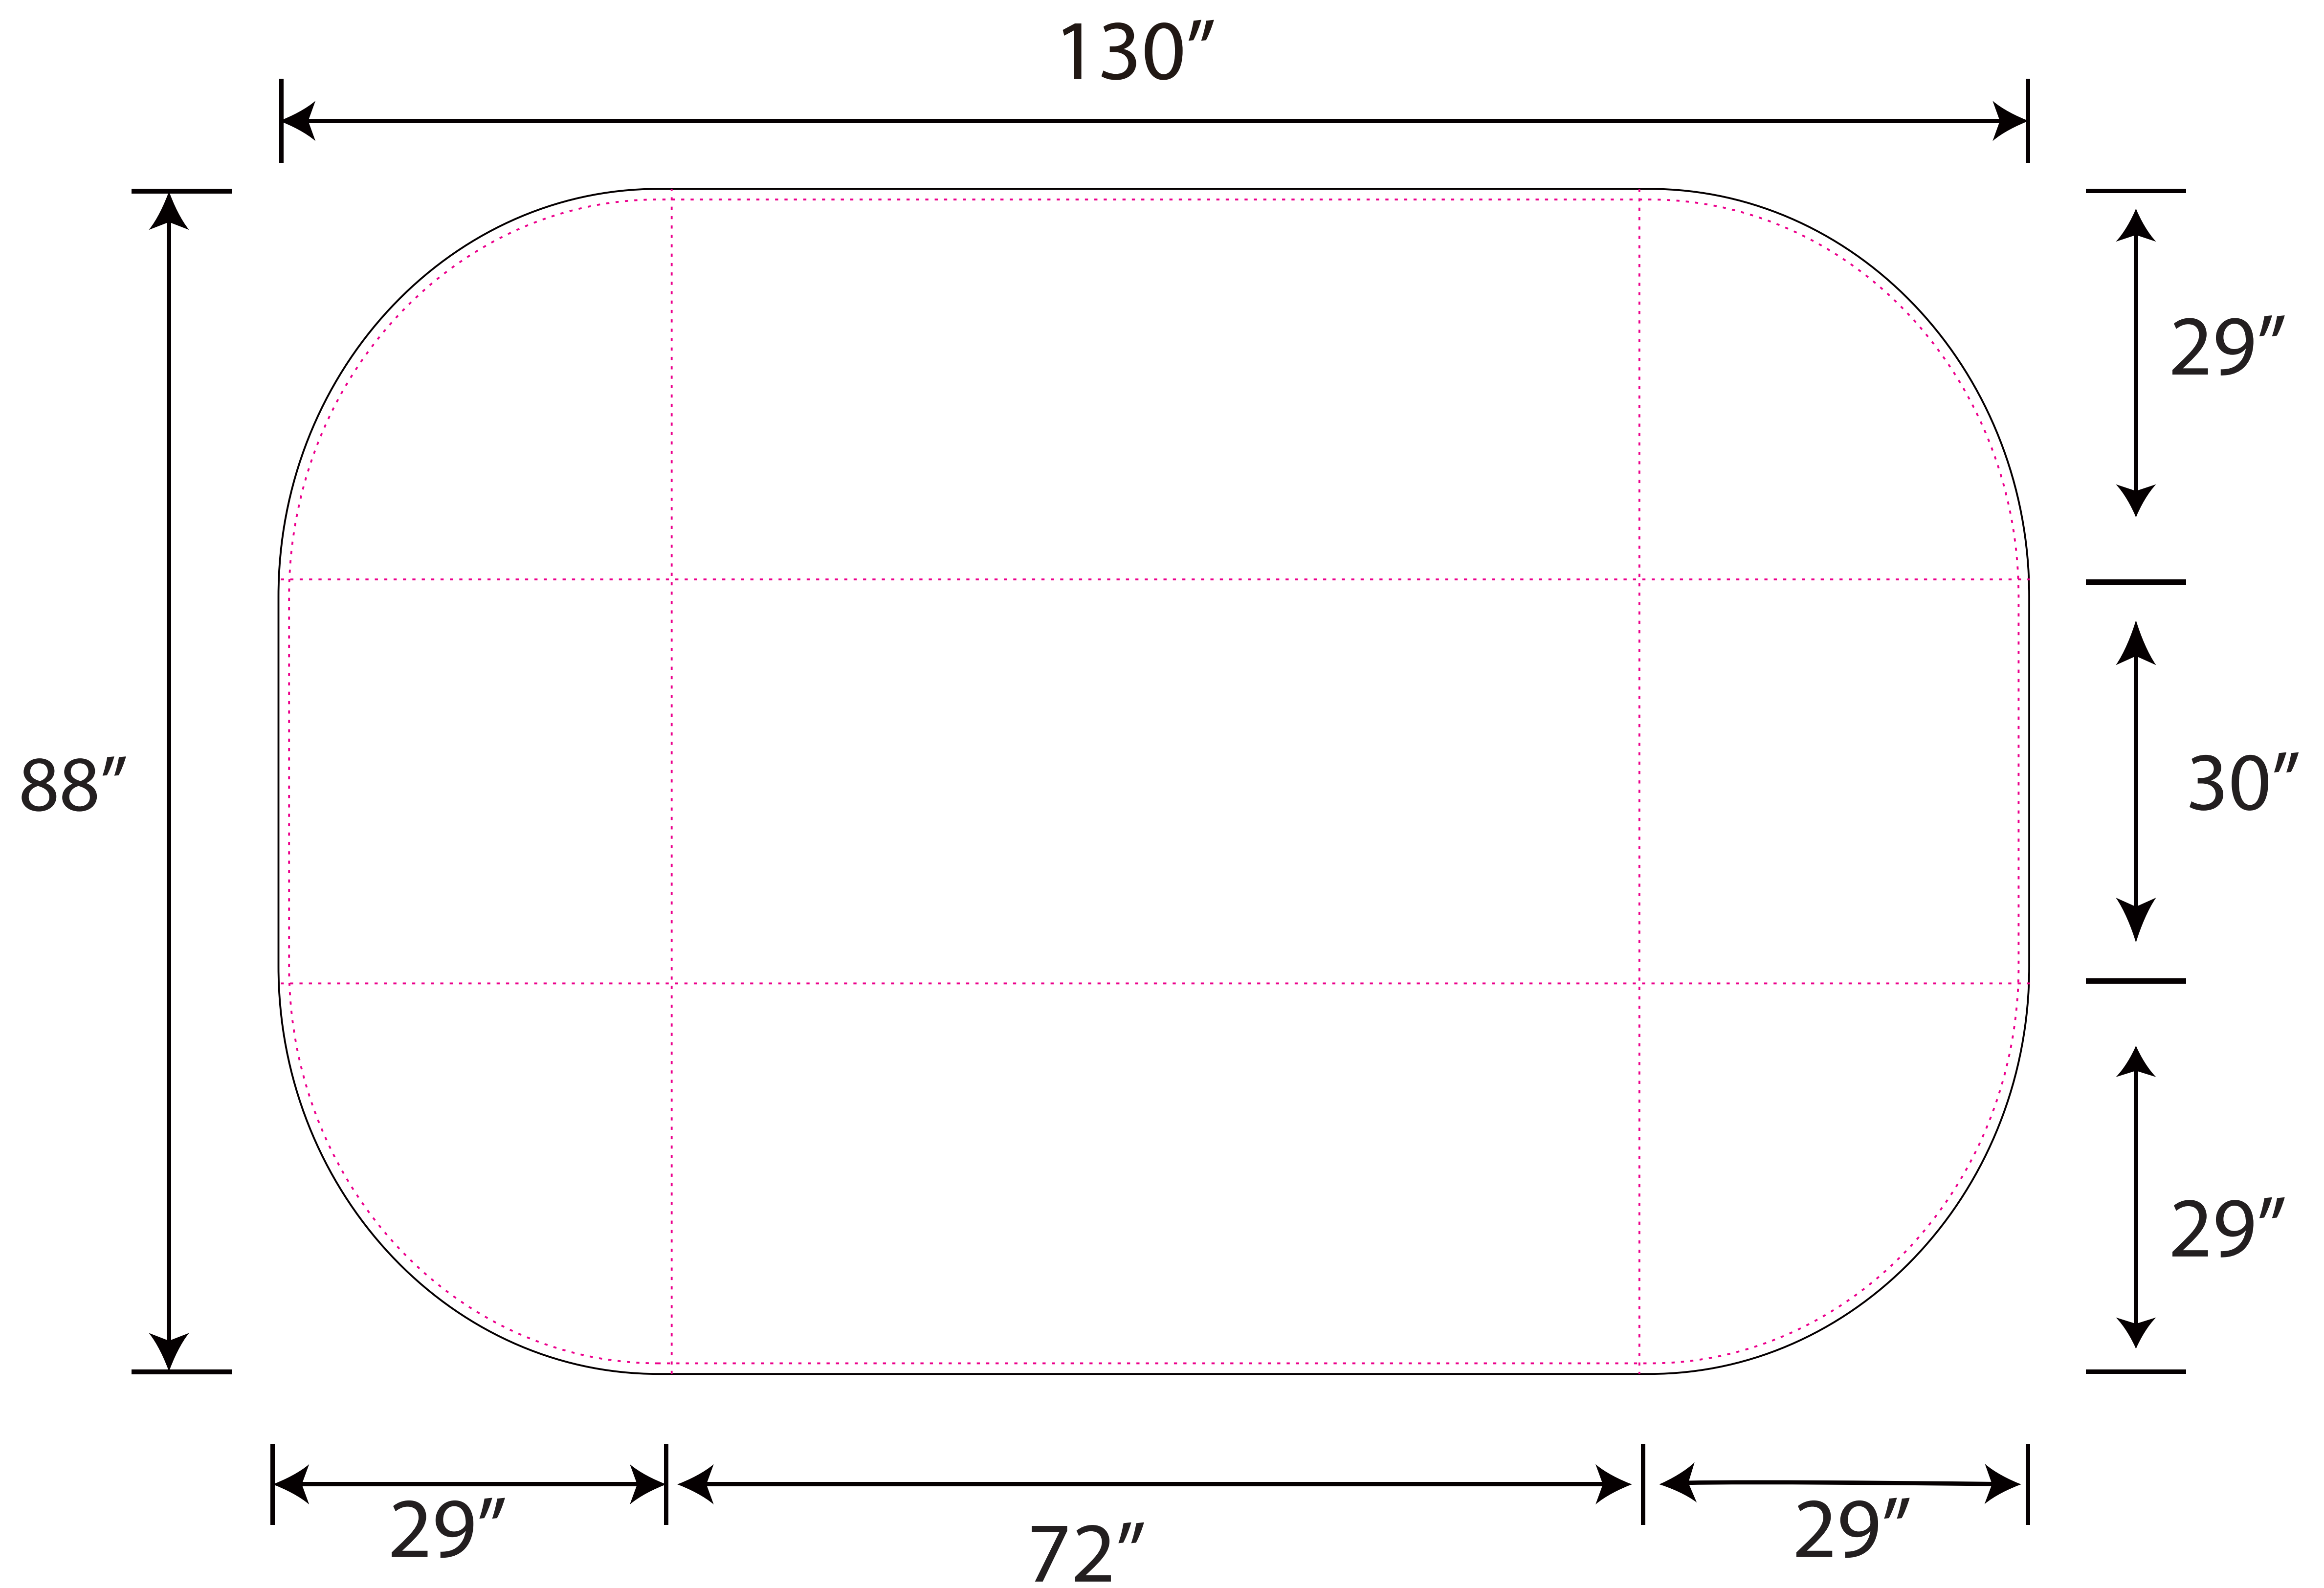

6ft Custom Full Color Table Cover (4 Sided)

Safe Area

Keep logos and text
within this area.

Final Trim

This line represents the overall
finish size of the product.